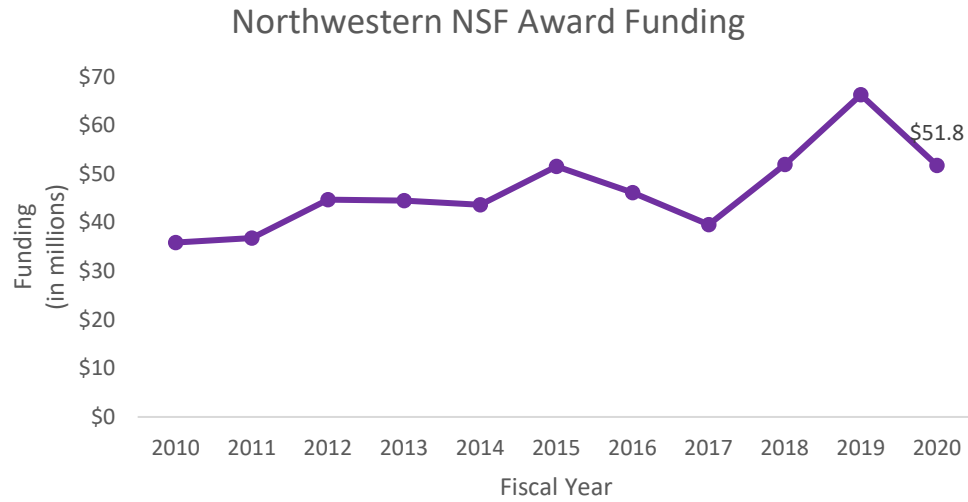

Northwestern University
National Science Foundation (NSF) Award Funding
(in millions)

2010	2011	2012	2013	2014	2015	2016	2017	2018	2019	2020
\$35.9	\$36.8	\$44.7	\$44.5	\$43.7	\$51.6	\$46.2	\$39.6	\$52.0	\$66.3	\$51.8

Source: National Science Foundation (NSF)