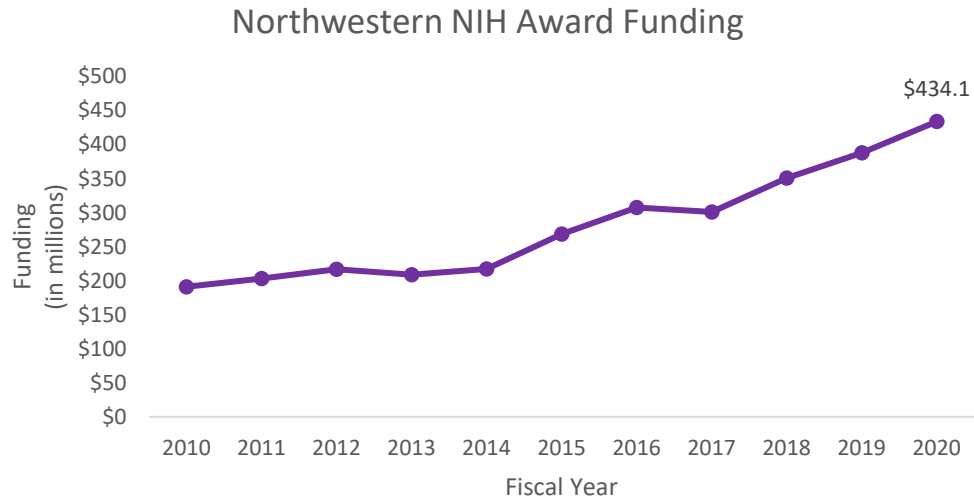

Northwestern University
National Institutes of Health (NIH) Award Funding
(in millions)

2010	2011	2012	2013	2014	2015	2016	2017	2018	2019	2020
\$191.2	\$203.3	\$217.0	\$208.9	\$217.3	\$268.7	\$307.9	\$301.1	\$351.2	\$388.0	\$434.1