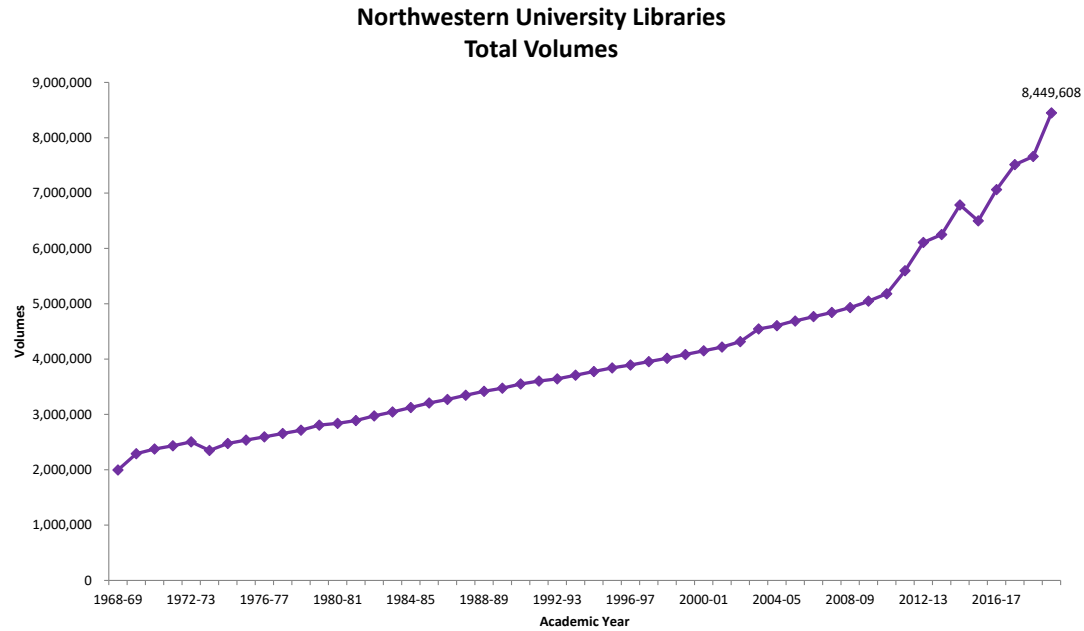

**Northwestern University
University Library Volumes (1)
1968-69 Through 2019-20**

YEAR	Total Volumes
1968-69	1,995,640
1969-70	2,289,708
1970-71	2,374,813
1971-72	2,433,420
1972-73	2,504,088
1973-74	2,349,369 (2)
1974-75	2,474,852
1975-76	2,536,611
1976-77	2,594,777
1977-78	2,655,440
1978-79	2,714,938
1979-80	2,806,320
1980-81	2,838,187
1981-82	2,889,402
1982-83	2,973,100
1983-84	3,044,725
1984-85	3,124,611
1985-86	3,206,698
1986-87	3,270,361
1987-88	3,346,817
1988-89	3,417,858
1989-90	3,474,423
1990-91	3,550,250
1991-92	3,603,533
1992-93	3,642,790
1993-94	3,709,164
1994-95	3,775,526
1995-96	3,840,439
1996-97	3,893,005
1997-98	3,954,204
1998-99	4,014,312
1999-2000	4,082,737
2000-01	4,150,148
2001-02	4,217,321
2002-03	4,315,314
2003-04	4,545,038
2004-05	4,603,824
2005-06	4,687,828
2006-07	4,768,588
2007-08	4,842,949
2008-09	4,930,613
2009-10	5,047,970
2010-11	5,180,981
2011-12	5,597,024
2012-13	6,108,181
2013-14	6,251,124
2014-15	6,785,609
2015-16	6,497,963
2016-17	7,063,410
2017-18	7,515,156
2018-19	7,662,385
2019-20	8,449,608