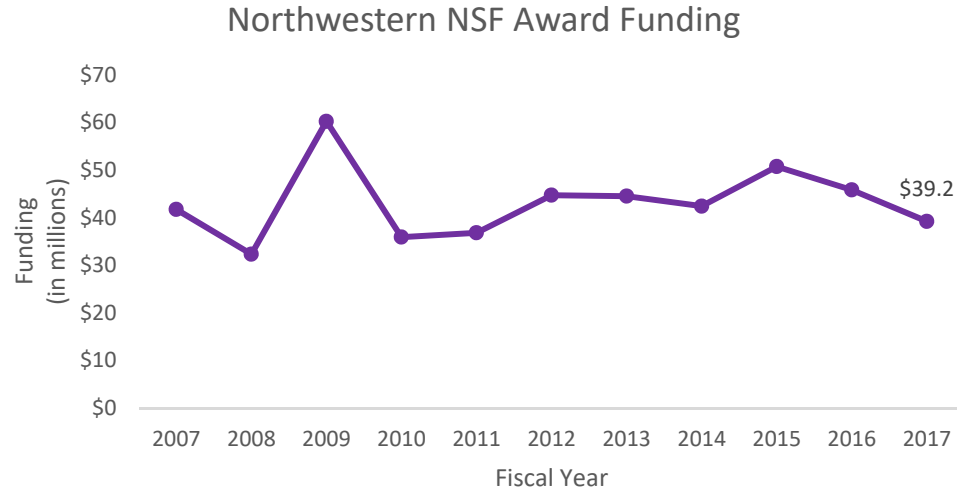

**Northwestern University**  
National Science Foundation (NSF) Award Funding  
(in millions)

2007	2008	2009	2010	2011	2012	2013	2014	2015	2016	2017
\$41.7	\$32.3	\$60.2	\$35.9	\$36.8	\$44.7	\$44.5	\$42.4	\$50.7	\$45.8	\$39.2