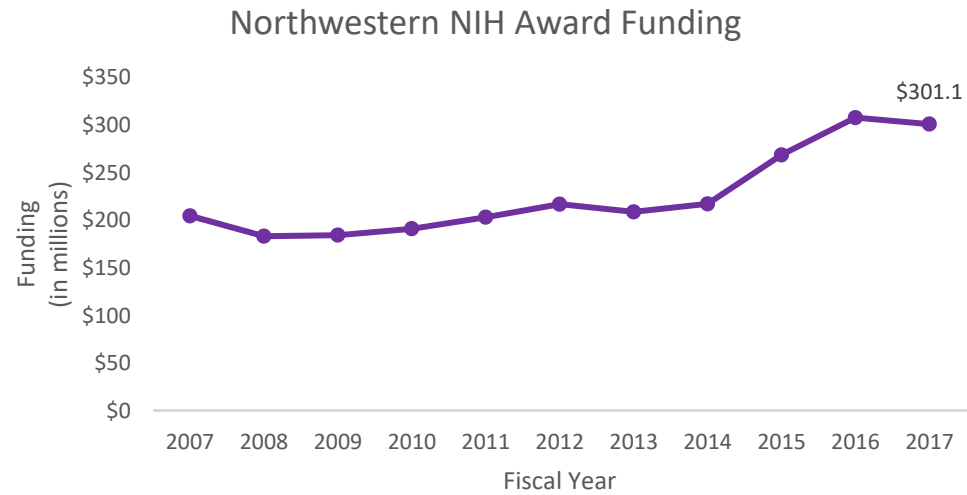

Northwestern University
 National Institutes of Health (NIH) Award Funding
 (in millions)

2007	2008	2009	2010	2011	2012	2013	2014	2015	2016	2017
\$204.7	\$183.4	\$184.5	\$191.2	\$203.3	\$217.0	\$208.9	\$217.3	\$268.7	\$307.9	\$301.1