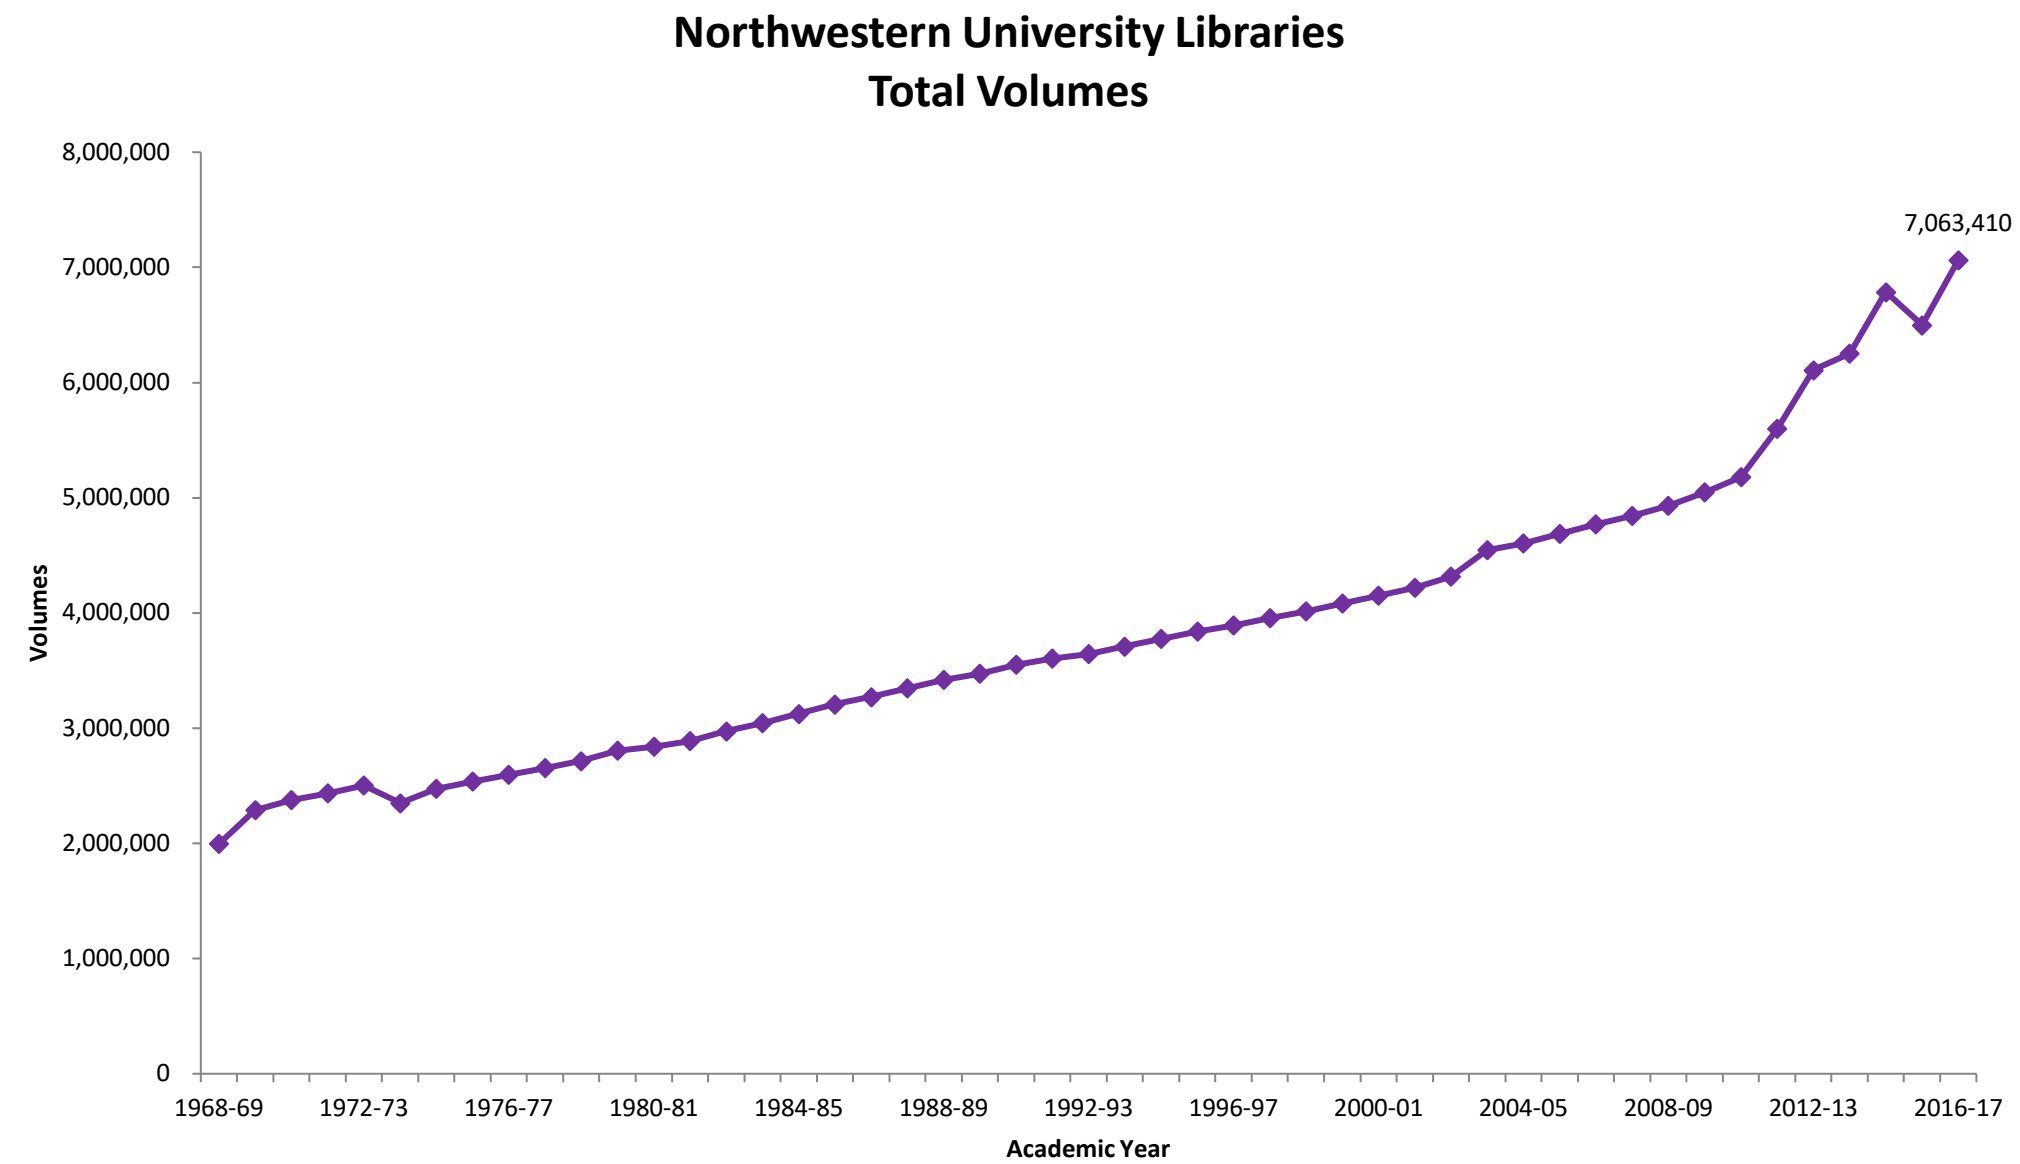

**Northwestern University
University Library Volumes (1)
1968-69 Through 2016-17**

YEAR	Total Volumes
1968-69	1,995,640
1969-70	2,289,708
1970-71	2,374,813
1971-72	2,433,420
1972-73	2,504,088
1973-74	2,349,369 (2)
1974-75	2,474,852
1975-76	2,536,611
1976-77	2,594,777
1977-78	2,655,440
1978-79	2,714,938
1979-80	2,806,320
1980-81	2,838,187
1981-82	2,889,402
1982-83	2,973,100
1983-84	3,044,725
1984-85	3,124,611
1985-86	3,206,698
1986-87	3,270,361
1987-88	3,346,817
1988-89	3,417,858
1989-90	3,474,423
1990-91	3,550,250
1991-92	3,603,533
1992-93	3,642,790
1993-94	3,709,164
1994-95	3,775,526
1995-96	3,840,439
1996-97	3,893,005
1997-98	3,954,204
1998-99	4,014,312
1999-2000	4,082,737
2000-01	4,150,148
2001-02	4,217,321
2002-03	4,315,314
2003-04	4,545,038
2004-05	4,603,824
2005-06	4,687,828
2006-07	4,768,588
2007-08	4,842,949
2008-09	4,930,613
2009-10	5,047,970
2010-11	5,180,981
2011-12	5,597,024
2012-13	6,108,181
2013-14	6,251,124
2014-15	6,785,609
2015-16	6,497,963
2016-17	7,063,410