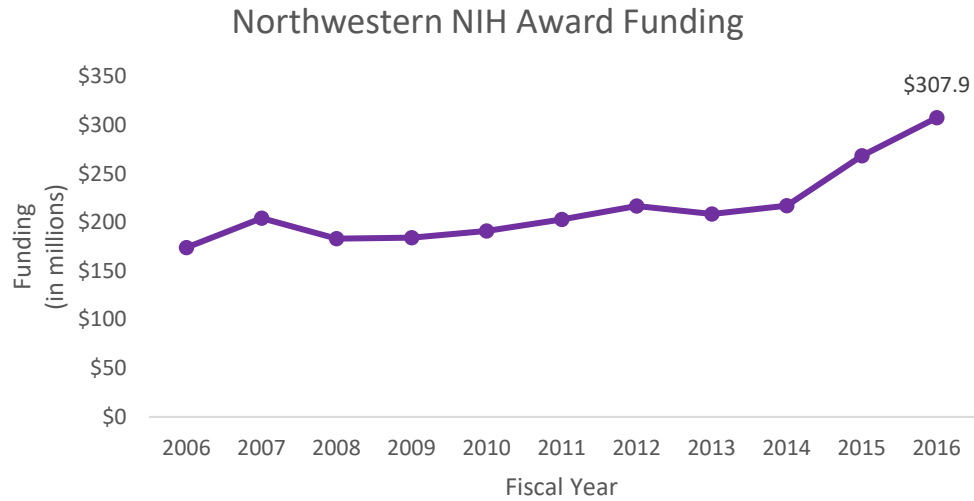

Northwestern University
National Institutes of Health (NIH) Award Funding
(in millions)

| 2006 | 2007 | 2008 | 2009 | 2010 | 2011 | 2012 | 2013 | 2014 | 2015 | 2016 |
|---------|---------|---------|---------|---------|---------|---------|---------|---------|---------|---------|
| \$174.3 | \$204.7 | \$183.4 | \$184.5 | \$191.2 | \$203.3 | \$217.0 | \$208.9 | \$217.3 | \$268.7 | \$307.9 |