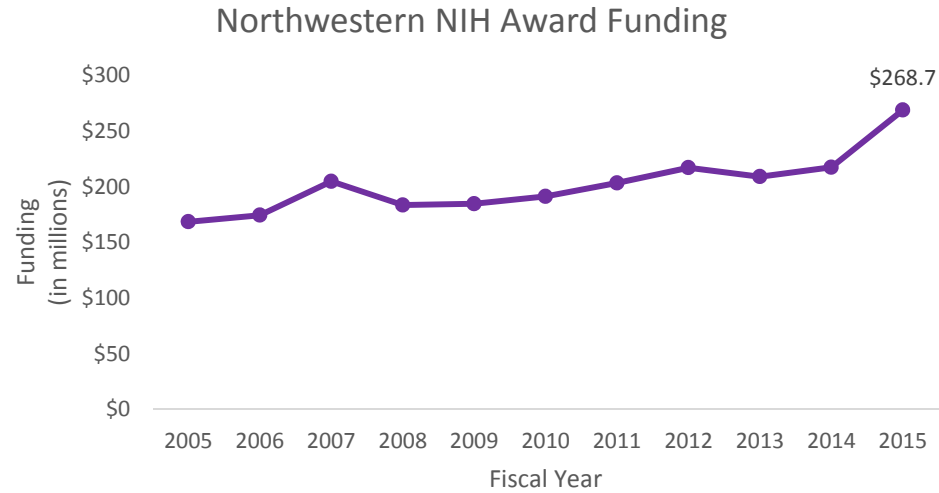

Northwestern University
National Institutes of Health (NIH) Award Funding
(in millions)

2005	2006	2007	2008	2009	2010	2011	2012	2013	2014	2015
\$168.4	\$174.3	\$204.7	\$183.4	\$184.5	\$191.2	\$203.3	\$217.0	\$208.9	\$217.3	\$268.7