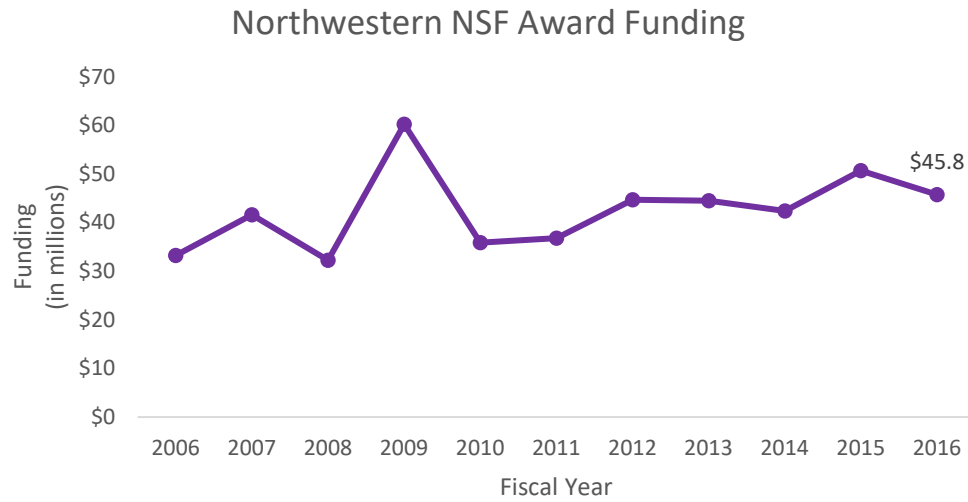

Northwestern University
National Science Foundation (NSF) Award Funding
(in millions)

2006	2007	2008	2009	2010	2011	2012	2013	2014	2015	2016
\$33.2	\$41.7	\$32.3	\$60.2	\$35.9	\$36.8	\$44.7	\$44.5	\$42.4	\$50.7	\$45.8