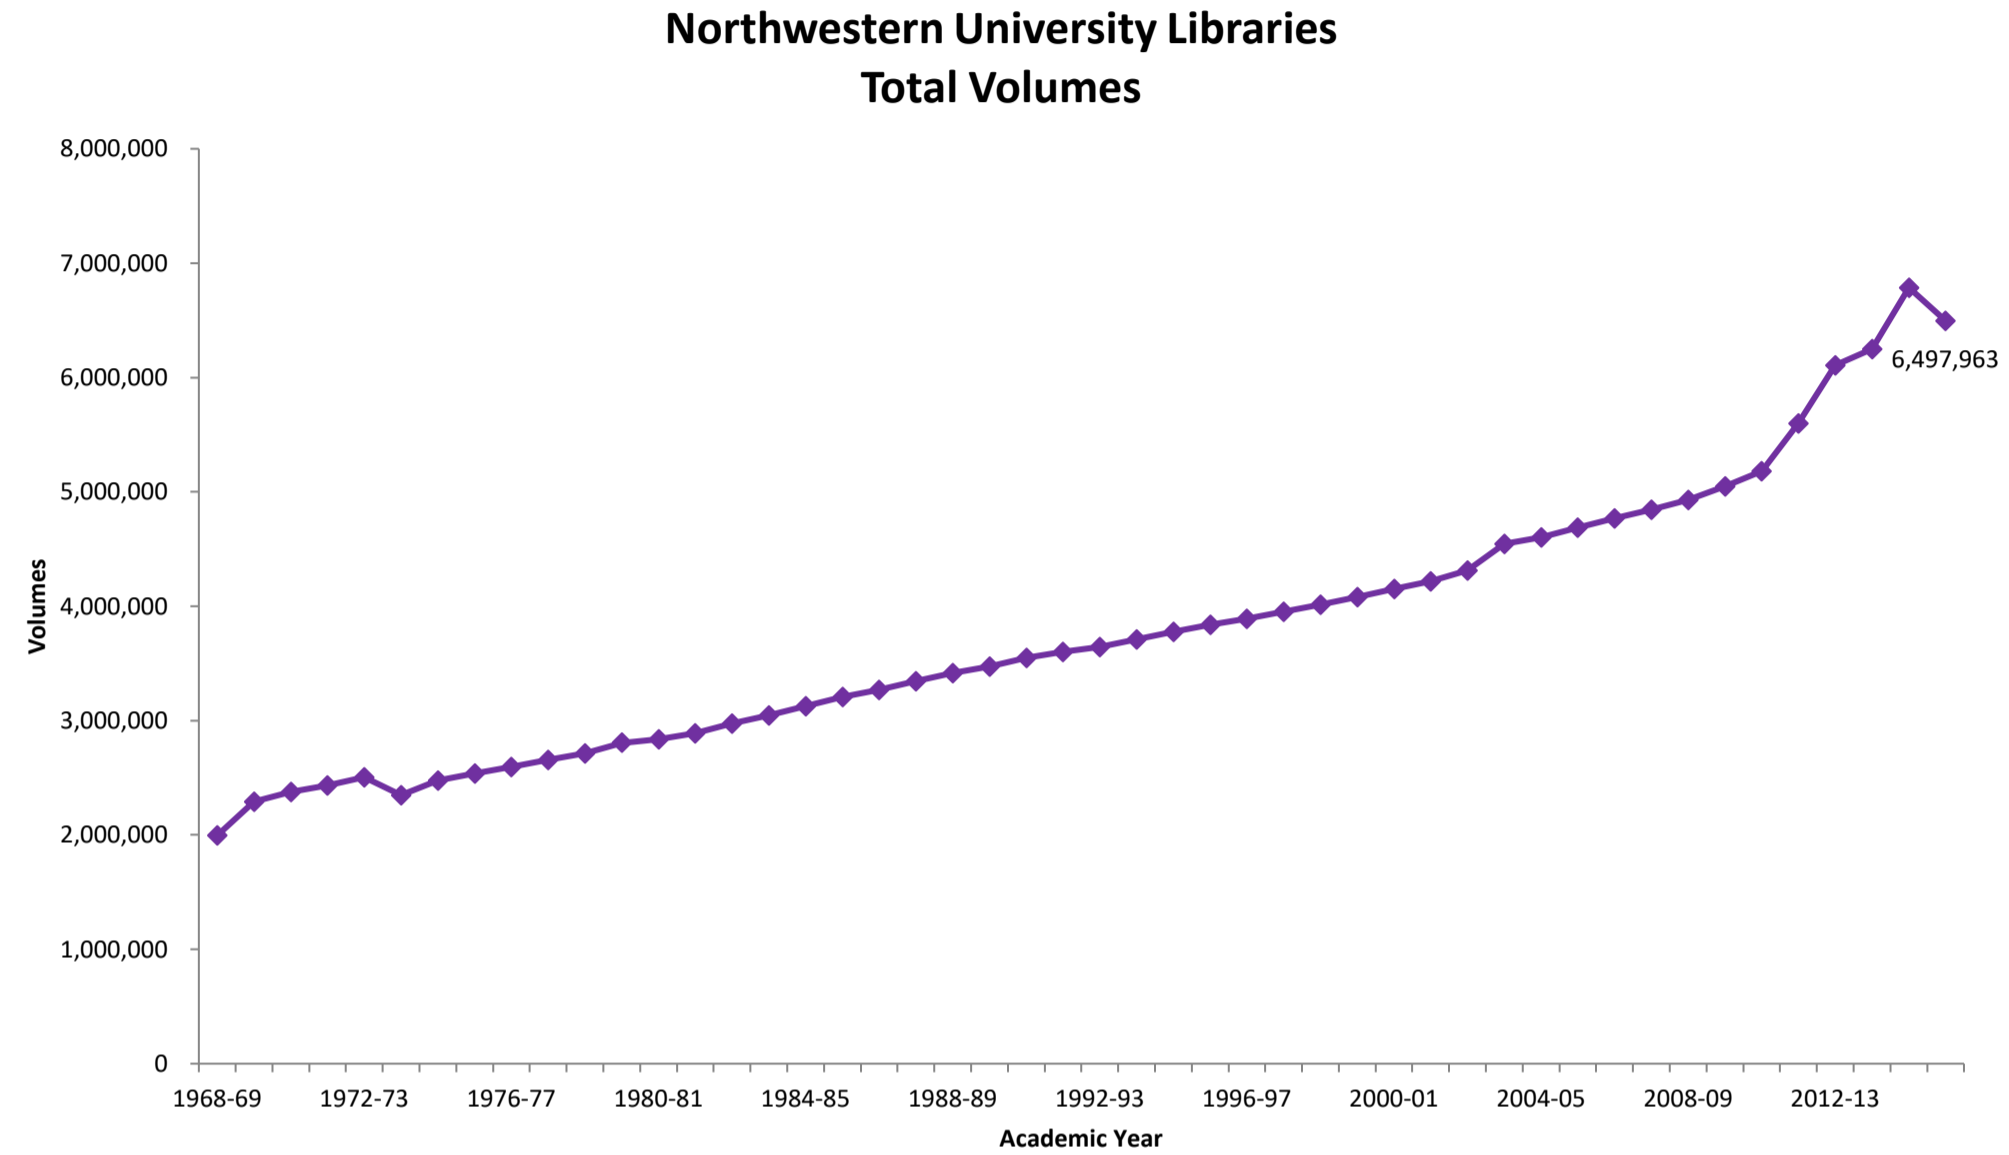

**Northwestern University  
University Library Volumes (1)  
1968-69 Through 2015-16**

<b>YEAR</b>	<b>Total Volumes</b>
1968-69	1,995,640
1969-70	2,289,708
1970-71	2,374,813
1971-72	2,433,420
1972-73	2,504,088
1973-74	2,349,369 (2)
1974-75	2,474,852
1975-76	2,536,611
1976-77	2,594,777
1977-78	2,655,440
1978-79	2,714,938
1979-80	2,806,320
1980-81	2,838,187
1981-82	2,889,402
1982-83	2,973,100
1983-84	3,044,725
1984-85	3,124,611
1985-86	3,206,698
1986-87	3,270,361
1987-88	3,346,817
1988-89	3,417,858
1989-90	3,474,423
1990-91	3,550,250
1991-92	3,603,533
1992-93	3,642,790
1993-94	3,709,164
1994-95	3,775,526
1995-96	3,840,439
1996-97	3,893,005
1997-98	3,954,204
1998-99	4,014,312
1999-2000	4,082,737
2000-01	4,150,148
2001-02	4,217,321
2002-03	4,315,314
2003-04	4,545,038
2004-05	4,603,824
2005-06	4,687,828
2006-07	4,768,588
2007-08	4,842,949
2008-09	4,930,613
2009-10	5,047,970
2010-11	5,180,981
2011-12	5,597,024
2012-13	6,108,181
2013-14	6,251,124
2014-15	6,785,609
2015-16	6,497,963