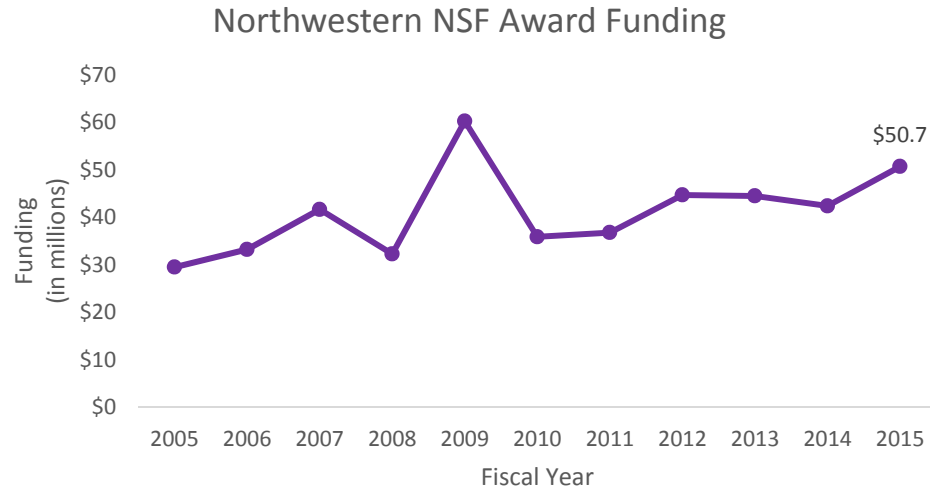

**Northwestern University**  
 National Science Foundation (NSF) Award Funding  
 (in millions)

<b>2005</b>	<b>2006</b>	<b>2007</b>	<b>2008</b>	<b>2009</b>	<b>2010</b>	<b>2011</b>	<b>2012</b>	<b>2013</b>	<b>2014</b>	<b>2015</b>
\$29.5	\$33.2	\$41.7	\$32.3	\$60.2	\$35.9	\$36.8	\$44.7	\$44.5	\$42.4	\$50.7

Source: National Science Foundation (NSF)