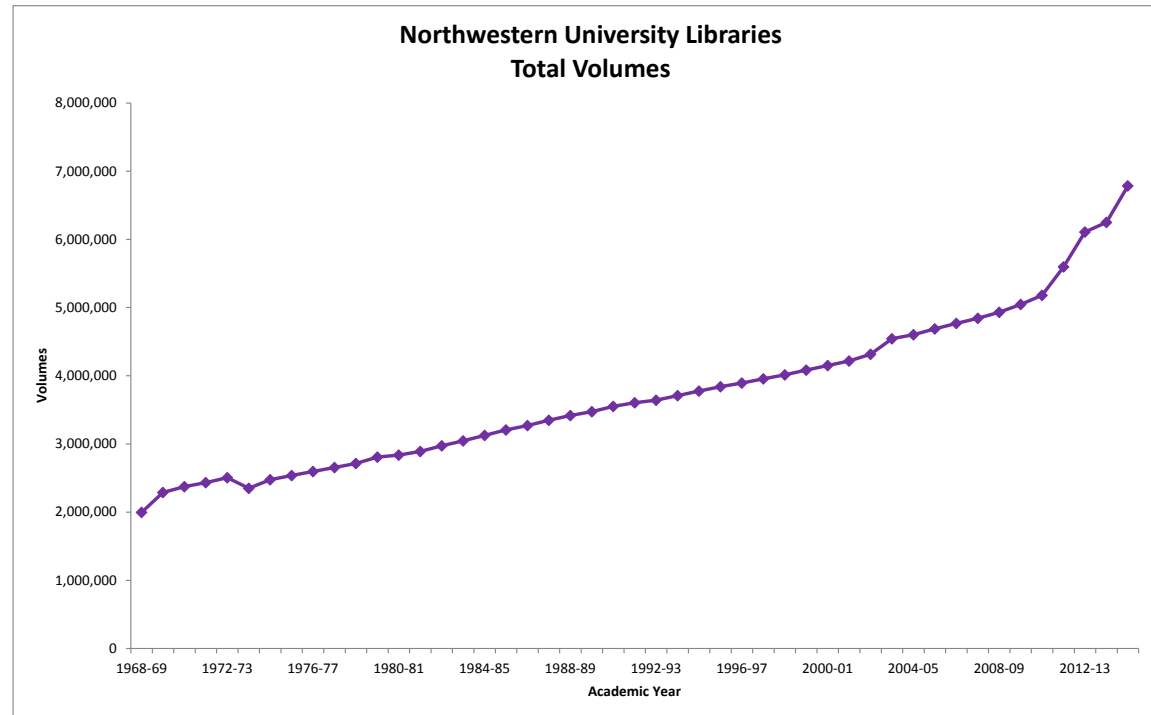

**Northwestern University
University Library Volumes (1)
1968-69 Through 2014-15**

YEAR	Total Volumes
1968-69	1,995,640
1969-70	2,289,708
1970-71	2,374,813
1971-72	2,433,420
1972-73	2,504,088
1973-74	2,349,369 (2)
1974-75	2,474,852
1975-76	2,536,611
1976-77	2,594,777
1977-78	2,655,440
1978-79	2,714,938
1979-80	2,806,320
1980-81	2,838,187
1981-82	2,889,402
1982-83	2,973,100
1983-84	3,044,725
1984-85	3,124,611
1985-86	3,206,698
1986-87	3,270,361
1987-88	3,346,817
1988-89	3,417,858
1989-90	3,474,423
1990-91	3,550,250
1991-92	3,603,533
1992-93	3,642,790
1993-94	3,709,164
1994-95	3,775,526
1995-96	3,840,439
1996-97	3,893,005
1997-98	3,954,204
1998-99	4,014,312
1999-2000	4,082,737
2000-01	4,150,148
2001-02	4,217,321
2002-03	4,315,314
2003-04	4,545,038
2004-05	4,603,824
2005-06	4,687,828
2006-07	4,768,588
2007-08	4,842,949
2008-09	4,930,613
2009-10	5,047,970
2010-11	5,180,981
2011-12	5,597,024
2012-13	6,108,181
2013-14	6,251,124
2014-15	6,785,609